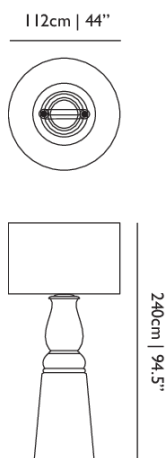

Detailing

The Farooo is characterized by a curved, graceful and contemporary shape.

Colours

White

Farooo / Base Large

Dimensions

Product

WIDTH 63cm | 24.8"
HEIGHT 189cm | 74.4"
DEPTH 63cm | 24.8"
DIAMETER 63cm | 24.8"

Packaging

WIDTH 75cm | 29.5"
HEIGHT 208cm | 81.9"
CUBAGE 1.19m³ | 41.87ft³
LENGTH 76cm | 29.9"
WEIGHT 38kg | 83.78lbs

Technical CE

MATERIAL

Fibreglass base, PVC/viscose laminate shade

ENERGY LABEL

A++ to E

NUMBER OF LIGHTSOURCES

WIDTH 49cm | 19.3"**HEIGHT** 145cm | 57.1"**DEPTH** 49cm | 19.3"**DIAMETER** 49cm | 19.3"

Packaging

WIDTH 60cm | 23.6"**HEIGHT** 161cm | 63.4"**CUBAGE** 0.61m³ | 21.49ft³**LENGTH** 63cm | 24.8"**WEIGHT** 25.5kg | 56.22lbs

DEPTH 39cm | 15.4"

DIAMETER 39cm | 15.4"

Packaging

WIDTH 49cm | 19.3"

HEIGHT 128cm | 50.4"

CUBAGE 0.33m³ | 11.52ft³

LENGTH 52cm | 20.5"

WEIGHT 18.5kg | 40.79lbs