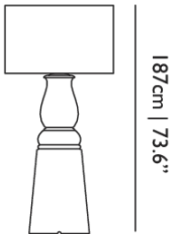

Detailing

The Farooo is characterized by a curved, graceful and contemporary shape.

Colours

White

Farooo / Base Large

Dimensions

Product

WIDTH 63cm | 24.8"
HEIGHT 189cm | 74.4"
DEPTH 63cm | 24.8"
DIAMETER 63cm | 24.8"

Packaging

WIDTH 75cm | 29.5"
HEIGHT 208cm | 81.9"
CUBAGE 1.19m³ | 41.87ft³
LENGTH 76cm | 29.9"
WEIGHT 38kg | 83.78lbs

Technical CE

MATERIAL

Fibreglass base, PVC/viscose laminate shade

ENERGY LABEL

A++ to E

NUMBER OF LIGHTSOURCES

LAMPHOLDER

E26

CABLE LENGTH

300cm | 118.1"

Faroo / Base Medium

Dimensions

88cm | 34.6"

Product

WIDTH 49cm | 19.3"**HEIGHT** 145cm | 57.1"**DEPTH** 49cm | 19.3"**DIAMETER** 49cm | 19.3"

Packaging

WIDTH 60cm | 23.6"**HEIGHT** 161cm | 63.4"**CUBAGE** 0.61m³ | 21.49ft³**LENGTH** 63cm | 24.8"**WEIGHT** 25.5kg | 56.22lbs