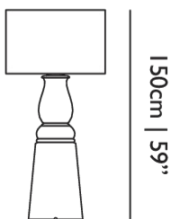

Packaging

WIDTH 75cm | 29.5"
HEIGHT 208cm | 81.9"
CUBAGE 1.19m³ | 41.87ft³
LENGTH 76cm | 29.9"
WEIGHT 38kg | 83.78lbs

Technical CE

MATERIAL

Fibreglass base, PVC/viscose laminate shade

ENERGY LABEL

A++ to E

NUMBER OF LIGHTSOURCES

WIDTH 49cm | 19.3"**HEIGHT** 145cm | 57.1"**DEPTH** 49cm | 19.3"**DIAMETER** 49cm | 19.3"

Packaging

WIDTH 60cm | 23.6"**HEIGHT** 161cm | 63.4"**CUBAGE** 0.61m³ | 21.49ft³**LENGTH** 63cm | 24.8"**WEIGHT** 25.5kg | 56.22lbs

CABLE LENGTH

300cm | 118.1"

Farooo / Base Small

Dimensions

70cm | 17.5"

Product

WIDTH 39cm | 15.4"

HEIGHT 112cm | 44.1"

DEPTH 39cm | 15.4"

DIAMETER 39cm | 15.4"

Packaging

WIDTH 49cm | 19.3"

HEIGHT 128cm | 50.4"

CUBAGE 0.33m³ | 11.52ft³

LENGTH 52cm | 20.5"

WEIGHT 18.5kg | 40.79lbs