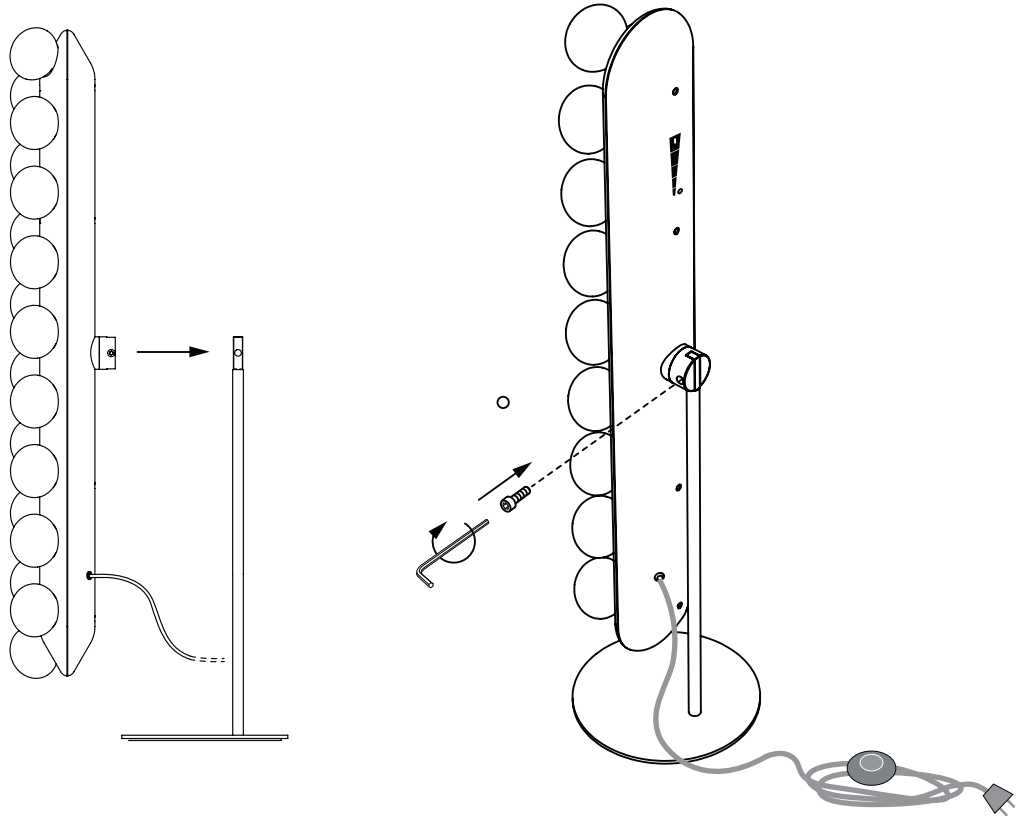

m o o o i

Prop Light Floor

1

SIZE 5

2

IMPORTANT SAFETY INSTRUCTIONS

This portable luminaire has a polarized plug (one blade is wider than the other) as a feature to reduce the risk of electric shock. This plug will fit in a polarized outlet only one way. If the plug does not fully fit in the outlet, reverse the plug. If it still does not fit, contact a qualified electrician. Never use an extension cord plug unless the plug can be fully inserted. Do not alter the plug in any way.