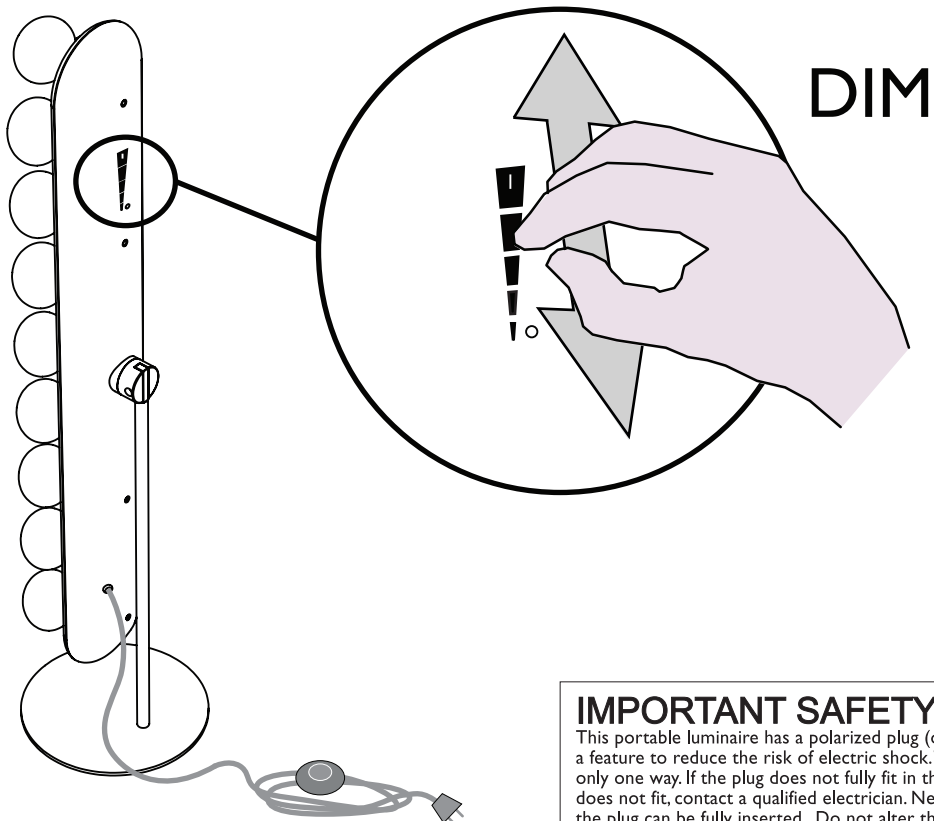

m o o o i

Prop Light Floor

1

SIZE 5

2

IMPORTANT SAFETY INSTRUCTIONS

This portable luminaire has a polarized plug (one blade is wider than the other) as a feature to reduce the risk of electric shock. This plug will fit in a polarized outlet only one way. If the plug does not fully fit in the outlet, reverse the plug. If it still does not fit, contact a qualified electrician. Never use an extension cord plug unless the plug can be fully inserted. Do not alter the plug in any way.