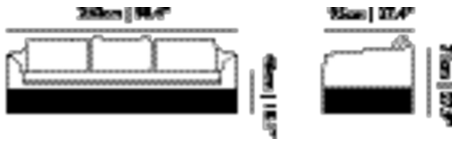

Product

WIDTH 250cm | 98.4"

HEIGHT 71cm | 28"

DEPTH 95cm | 37.4"

Packaging

WIDTH 103cm | 40.6"

HEIGHT 83cm | 32.7"

CUBAGE 2.16m³ | 76.38ft³