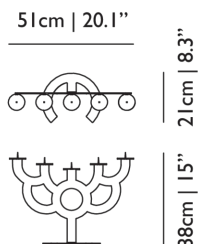

WIDTH 92cm | 36.2"
HEIGHT 103cm | 40.6"
DEPTH 36cm | 14.2"

Packaging

WIDTH 97cm | 38.2"
HEIGHT 42cm | 16.5"
CUBAGE 0.5m³ | 17.55ft³
LENGTH 122cm | 48"
WEIGHT 22kg | 48.5lbs

Technical

MATERIAL

Powder coated steel.

Bold / Little

Dimensions

Product

WIDTH 51cm | 20.1"
HEIGHT 38cm | 15"
DEPTH 21cm | 8.3"

Packaging

WIDTH 58cm | 22.8"
HEIGHT 46cm | 18.1"
CUBAGE 0.07m³ | 2.45ft³
LENGTH 26cm | 10.2"
WEIGHT 5kg | 11.02lbs

Technical

MATERIAL

Powder coated steel.

Bold / Menorah

Dimensions

76cm | 29.9"

21cm | 8.3"

40cm | 15.7"

Product

WIDTH 76cm | 29.9"

HEIGHT 40cm | 15.7"

DEPTH 21cm | 8.3"

Packaging

WIDTH 46cm | 18.1"

HEIGHT 26cm | 10.2"

CUBAGE 0.09m³ | 3.29ft³

LENGTH 78cm | 30.7"