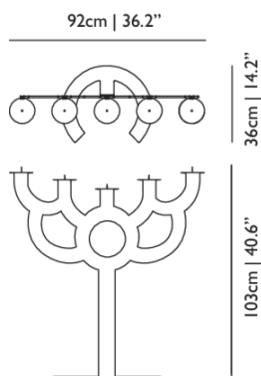

Bold / Big

Dimensions

Product

WIDTH 92cm | 36.2"
HEIGHT 103cm | 40.6"
DEPTH 36cm | 14.2"

Packaging

WIDTH 97cm | 38.2"
HEIGHT 42cm | 16.5"
CUBAGE 0.5m³ | 17.55ft³
LENGTH 122cm | 48"
WEIGHT 22kg | 48.5lbs

Technical

MATERIAL

Powder coated steel.