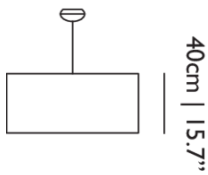

LENGTH 100cm | 39.4"

WEIGHT 8kg | 17.64lbs

Technical UL

MATERIAL

PVC/viscose laminate on metal frame, chromed steel pendant, pvc/viscose laminate diffuser.

ENERGY LABEL

A++ to E

LIGHTSOURCE TYPE

Mains dimmable with compatible light source

See last page for more information about the dimming possibilities.

Boon / Boon Square

Dimensions

90cm | 35.4"

Product

WIDTH 90cm | 35.4"
HEIGHT 40cm | 15.7"
DEPTH 90cm | 35.4"
WEIGHT NETTO 2.6kg | 5.73lbs

Packaging

WIDTH 100cm | 39.4"
HEIGHT 46cm | 18.1"
CUBAGE 0.46m³ | 16.24ft³
LENGTH 100cm | 39.4"
WEIGHT 8kg | 17.64lbs

Technical UL

MATERIAL

PVC/viscose laminate on metal frame, chromed steel pendant, pvc/viscose laminate diffuser.