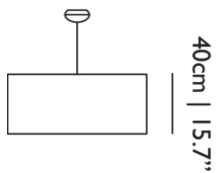

The Boon has a shiny metal frame and a clean circle shade that is upholstered in cotton.

Colours

White

Boon / Boon Round

Dimensions

95cm | 37.4"

Product

WIDTH 95cm | 37.4"

HEIGHT 40cm | 15.7"

DEPTH 95cm | 37.4"

DIAMETER 95cm | 37.4"

WEIGHT NETTO 2.6kg | 5.73lbs

Packaging

WIDTH 100cm | 39.4"

HEIGHT 46cm | 18.1"

CUBAGE 0.46m³ | 16.24ft³

LENGTH 100cm | 39.4"

WEIGHT 8kg | 17.64lbs

Technical UL

MATERIAL

PVC/viscose laminate on metal frame, chromed steel pendant, pvc/viscose laminate diffuser.

ENERGY LABEL

A++ to E

LIGHTSOURCE TYPE

Packaging

WIDTH 100cm | 39.4"
HEIGHT 46cm | 18.1"
CUBAGE 0.46m³ | 16.24ft³
LENGTH 100cm | 39.4"
WEIGHT 8kg | 17.64lbs

Technical UL

MATERIAL

PVC/viscose laminate on metal frame, chromed steel pendant, pvc/viscose laminate diffuser.