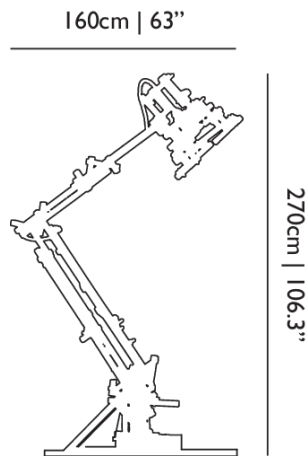

Colours

Oak

Brave New World Lamp / Large

Dimensions

110cm | 43.3"

180cm | 70.9"

Product

WIDTH 110cm | 43.3"

50000 hours

CABLE LENGTH

300cm | 118.1"

LIGHT DIRECTION

All directions

LIGHTSOURCE TYPE

Incandescent

NUMBER OF LIGHTSOURCES

US plug (Type A)

SWITCH

In line on/off switch

Brave New World Lamp / XL

Dimensions

Product

WIDTH 160cm | 63"**HEIGHT** 270cm | 106.3"**DEPTH** 92cm | 36.2"**WEIGHT NETTO** 54kg |

119.05lbs

Packaging

WIDTH 198cm | 78"**HEIGHT** 127cm | 50"**CUBAGE** 2.73m³ | 96.35ft³**LENGTH** 108.5cm | 42.7"**WEIGHT** 71.5kg | 157.63lbs

Technical CE

MATERIAL

Solid oak frame and cast iron weights

ENERGY LABEL