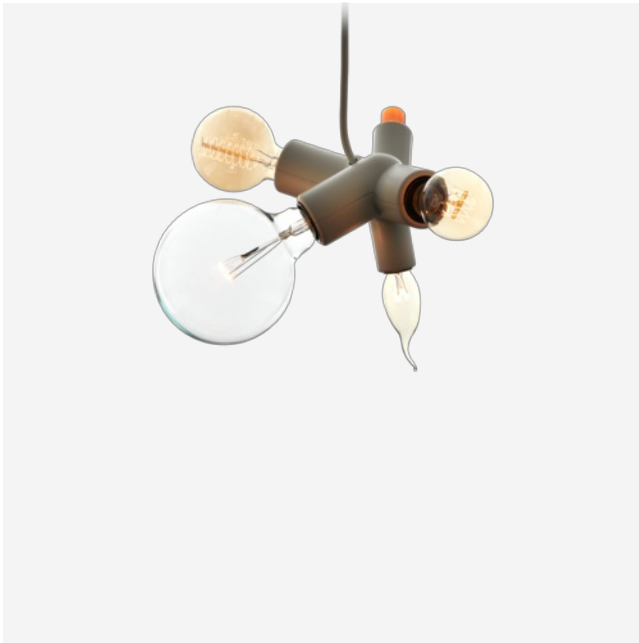

# Clusterlamp

JOEL DEGERMARK

Exploring new possibilities with a whole spectrum of lighting combinations. The 'Cluster lamp' from Joel Degermark evokes experimentations with ambient expression.

---

## *Detailing*

Clusterlamp comes with an Unexpected Welcome Lamp Set. Arrange the light randomly to create a individual look.

---

### MATERIAL

Polyester housing around metal frame