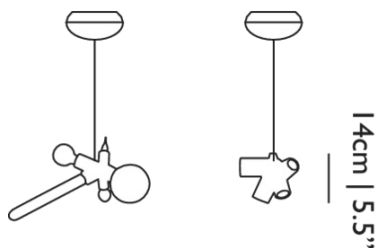

## *Detailing*

Clusterlamp comes with an Unexpected Welcome Lamp Set. Arrange the light randomly to create a individual look.

---

## Dimensions

19cm | 7.5"