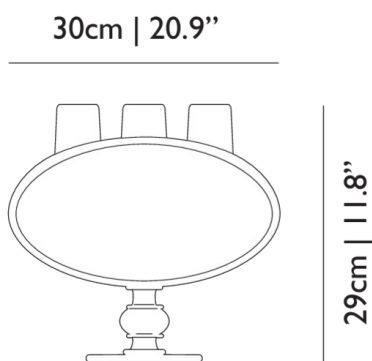

Delft Blue Vases / Model 3

Dimensions

Product

WIDTH 30cm | 11.8"
HEIGHT 29cm | 11.4"
DEPTH 14cm | 5.5"

Packaging

WIDTH 36cm | 14.2"
HEIGHT 15cm | 5.9"
CUBAGE 0.02m³ | 0.69ft³
LENGTH 36cm | 14.2"
WEIGHT 2.9kg | 6.39lbs

Technical

MATERIAL

Porcelain, produced by Royal Delft.