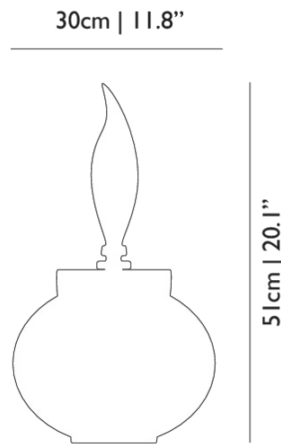

Delft Blue Vases / Model 2

Dimensions

Product

WIDTH 30cm | 11.8"
HEIGHT 51cm | 20.1"
DEPTH 30cm | 11.8"
DIAMETER 30cm | 11.8"

Packaging

WIDTH 51cm | 20.1"
HEIGHT 31cm | 12.2"
CUBAGE 0.06m³ | 2.29ft³
LENGTH 41cm | 16.1"
WEIGHT 5kg | 11.02lbs

Technical

MATERIAL

Porcelain, produced by Royal Delft.