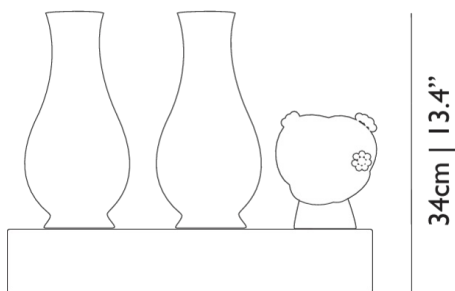

Delft Blue Vases / Model 10

Dimensions

44cm | 17.3"

Product

Packaging

WIDTH 41cm | 16.1"
HEIGHT 51cm | 20.1"
CUBAGE 0.06m³ | 2.29ft³
LENGTH 31cm | 12.2"
WEIGHT 2.7kg | 5.95lbs

Technical

MATERIAL

Porcelain, produced by Royal Delft.