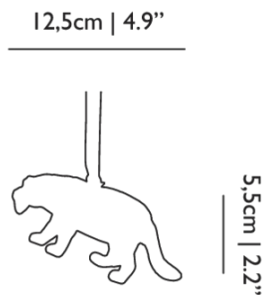

Detailing

Add a 'beastie' touch to your home this holiday season.

Extinct Animals Ornaments / Armoured Boar

Dimensions

Product

WIDTH 10cm | 3.9"
HEIGHT 6.5cm | 2.6"
DEPTH 4cm | 1.6"
DIAMETER 0cm | 0"
WEIGHT NETTO 0.2kg | 0.44lbs

Packaging

WIDTH 100cm | 39.4"
HEIGHT 65cm | 25.6"
CUBAGE 0.65m³ | 22.95ft³
LENGTH 100cm | 39.4"
WEIGHT 5kg | 11.02lbs

Technical

MATERIAL

Glass

Extinct Animals Ornaments / Bearded Leopard

Dimensions

Product

WIDTH 12.5cm | 4.9"
HEIGHT 5.5cm | 2.2"
DEPTH 4cm | 1.6"
DIAMETER 0cm | 0"
WEIGHT NETTO 0.2kg | 0.44lbs

Packaging

WIDTH 125cm | 49.2"
HEIGHT 55cm | 21.7"
CUBAGE 0.86m³ | 30.35ft³
LENGTH 125cm | 49.2"
WEIGHT 5kg | 11.02lbs

WIDTH 5cm | 2"
HEIGHT 8.5cm | 3.3"
DEPTH 4cm | 1.6"
DIAMETER 0cm | 0"
WEIGHT NETTO 0.2kg | 0.44lbs

Packaging

WIDTH 50cm | 19.7"
HEIGHT 85cm | 33.5"
CUBAGE 0.21m³ | 7.5ft³
LENGTH 50cm | 19.7"
WEIGHT 5kg | 11.02lbs