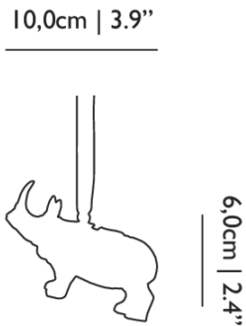

WIDTH 5cm | 2"
HEIGHT 8.5cm | 3.3"
DEPTH 4cm | 1.6"
DIAMETER 0cm | 0"
WEIGHT NETTO 0.2kg | 0.44lbs

Packaging

WIDTH 50cm | 19.7"
HEIGHT 85cm | 33.5"
CUBAGE 0.21m³ | 7.5ft³
LENGTH 50cm | 19.7"
WEIGHT 5kg | 11.02lbs

WIDTH 9cm | 3.5"
HEIGHT 6.5cm | 2.6"
DEPTH 4cm | 1.6"
DIAMETER 0cm | 0"
WEIGHT NETTO 0.2kg | 0.44lbs

Packaging

WIDTH 90cm | 35.4"
HEIGHT 65cm | 25.6"
CUBAGE 0.53m³ | 18.59ft³
LENGTH 90cm | 35.4"
WEIGHT 0kg | 0lbs

Technical

MATERIAL

Glass

Extinct Animals Ornaments / Dwarf Rhino

Dimensions

Product

WIDTH 10cm | 3.9"
HEIGHT 6cm | 2.4"
DEPTH 4cm | 1.6"
DIAMETER 0cm | 0"
WEIGHT NETTO 0.2kg | 0.44lbs

Packaging

WIDTH 100cm | 39.4"
HEIGHT 60cm | 23.6"
CUBAGE 0.6m³ | 21.19ft³
LENGTH 100cm | 39.4"
WEIGHT 5kg | 11.02lbs

Technical

MATERIAL

Glass

Extinct Animals Ornaments / Indigo Macaque

Dimensions

Product

WIDTH 7cm | 2.8"
HEIGHT 10cm | 3.9"
DEPTH 4cm | 1.6"
DIAMETER 0cm | 0"
WEIGHT NETTO 0.2kg | 0.44lbs