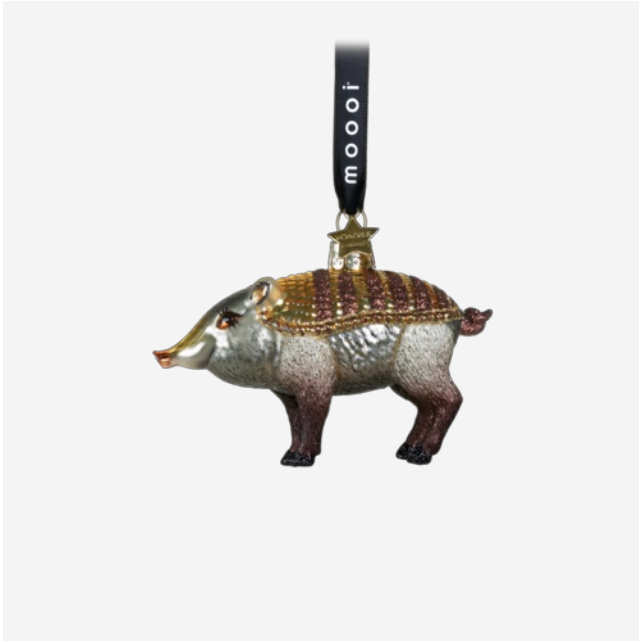

m o o o i

Extinct Animals Ornaments

MOOOI

'Tis the season to be joyous with our Extinct Animal Ornaments that will bring a smile to your face. With the Dwarf Rhino, Dodo Pavone, Bearded Leopard, Blushing Sloth, Armoured Boar, and Indigo Macaque you can create your own Menagerie of Extinct Animals. Hang them in your tree or gift them to your loved ones. Each Extinct Animal is expertly crafted to bring your holiday decorating to the next level.

Detailing

Add a 'beastie' touch to your home this holiday season.

Extinct Animals Ornaments / Armoured Boar

Dimensions

Product

WIDTH 10cm | 3.9"
HEIGHT 6.5cm | 2.6"
DEPTH 4cm | 1.6"
DIAMETER 0cm | 0"
WEIGHT NETTO 0.2kg | 0.44lbs

Packaging

WIDTH 100cm | 39.4"
HEIGHT 65cm | 25.6"
CUBAGE 0.65m³ | 22.95ft³
LENGTH 100cm | 39.4"
WEIGHT 5kg | 11.02lbs

Technical

MATERIAL

Glass

Extinct Animals Ornaments / Bearded Leopard

Dimensions

Product

Technical

MATERIAL

Glass

Extinct Animals Ornaments / Blushing Sloth

Dimensions

5,0cm | 2.0"

8,5cm | 3.3"

Product