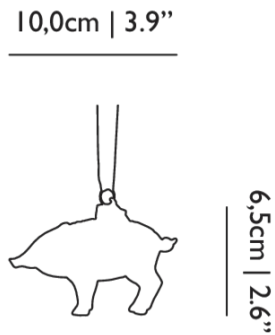

Detailing

Add a 'beastie' touch to your home this holiday season.

Extinct Animals Ornaments / Armoured Boar

Dimensions

Product

WIDTH 10cm | 3.9"
HEIGHT 6.5cm | 2.6"
DEPTH 4cm | 1.6"
DIAMETER 0cm | 0"
WEIGHT NETTO 0.2kg | 0.44lbs

Packaging

WIDTH 100cm | 39.4"
HEIGHT 65cm | 25.6"
CUBAGE 0.65m³ | 22.95ft³
LENGTH 100cm | 39.4"
WEIGHT 5kg | 11.02lbs

Technical

MATERIAL

Glass

Extinct Animals Ornaments / Bearded Leopard

Dimensions

Product

WIDTH 12.5cm | 4.9"
HEIGHT 5.5cm | 2.2"
DEPTH 4cm | 1.6"
DIAMETER 0cm | 0"
WEIGHT NETTO 0.2kg | 0.44lbs

Packaging

WIDTH 125cm | 49.2"
HEIGHT 55cm | 21.7"
CUBAGE 0.86m³ | 30.35ft³
LENGTH 125cm | 49.2"
WEIGHT 5kg | 11.02lbs

WIDTH 5cm | 2"
HEIGHT 8.5cm | 3.3"
DEPTH 4cm | 1.6"
DIAMETER 0cm | 0"
WEIGHT NETTO 0.2kg | 0.44lbs

Packaging

WIDTH 50cm | 19.7"
HEIGHT 85cm | 33.5"
CUBAGE 0.21m³ | 7.5ft³
LENGTH 50cm | 19.7"
WEIGHT 5kg | 11.02lbs