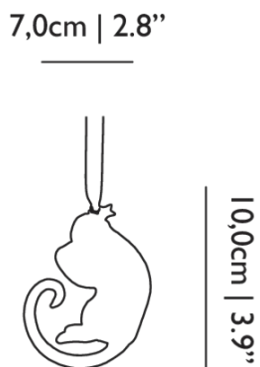

WIDTH 9cm | 3.5"
HEIGHT 6.5cm | 2.6"
DEPTH 4cm | 1.6"
DIAMETER 0cm | 0"
WEIGHT NETTO 0.2kg | 0.44lbs

Packaging

WIDTH 90cm | 35.4"
HEIGHT 65cm | 25.6"
CUBAGE 0.53m³ | 18.59ft³
LENGTH 90cm | 35.4"
WEIGHT 0kg | 0lbs

Technical

MATERIAL

Glass

Extinct Animals Ornaments / Dwarf Rhino

Dimensions

Product

WIDTH 10cm | 3.9"
HEIGHT 6cm | 2.4"
DEPTH 4cm | 1.6"
DIAMETER 0cm | 0"
WEIGHT NETTO 0.2kg | 0.44lbs

Packaging

WIDTH 100cm | 39.4"
HEIGHT 60cm | 23.6"
CUBAGE 0.6m³ | 21.19ft³
LENGTH 100cm | 39.4"
WEIGHT 5kg | 11.02lbs

Technical

MATERIAL

Glass

Extinct Animals Ornaments / Indigo Macaque

Dimensions

Product

WIDTH 7cm | 2.8"
HEIGHT 10cm | 3.9"
DEPTH 4cm | 1.6"
DIAMETER 0cm | 0"
WEIGHT NETTO 0.2kg | 0.44lbs

Packaging

WIDTH 70cm | 27.6"
HEIGHT 100cm | 39.4"
CUBAGE 0.49m³ | 17.3ft³
LENGTH 70cm | 27.6"
WEIGHT 5kg | 11.02lbs

Technical

MATERIAL

Glass