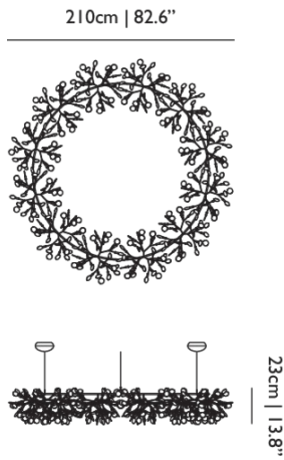

Detailing

Heracleum is powered by Electrosandwich, a technique of coating conductive layers, very thin and delicate. A design not possible with normal wires.

Colours

Copper

Nickel

Heracleum The Big O / Big

Dimensions

Product

WIDTH 210cm | 82.7"
HEIGHT 23cm | 9.1"
DEPTH 210cm | 82.7"
DIAMETER 210cm | 82.7"
WEIGHT NETTO 10.5kg | 23.15lbs

Packaging

WIDTH 115cm | 45.3"
HEIGHT 107cm | 42.1"
CUBAGE 2.93m³ | 103.64ft³
LENGTH 238.5cm | 93.9"
WEIGHT 30kg | 66.14lbs

LIGHT OUTPUT

2600 lm

Heracleum The Big O / Small

Dimensions

Product

WIDTH 160cm | 63"
HEIGHT 36cm | 14.2"
DEPTH 160cm | 63"
DIAMETER 160cm | 63"
WEIGHT NETTO 7.7kg | 16.98lbs

Packaging

WIDTH 48cm | 18.9"
HEIGHT 157cm | 61.8"
CUBAGE 1.15m³ | 40.72ft³
LENGTH 153cm | 60.2"
WEIGHT 18kg | 39.68lbs