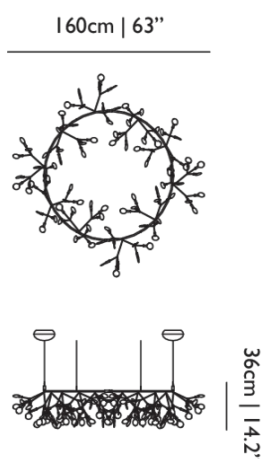

LAMPHOLDER

LED (Solid state)

LIFETIME

50000 hours

CABLE COLOUR

Transparent with tinned cores

CABLE LENGTH

400cm | 157.5"; 1000cm | 393.7"

LIGHT OUTPUT

2600 lm

Heracleum The Big O / Small

Dimensions

Product

WIDTH 160cm | 63"
HEIGHT 36cm | 14.2"
DEPTH 160cm | 63"
DIAMETER 160cm | 63"
WEIGHT NETTO 7.7kg | 16.98lbs

Packaging

WIDTH 48cm | 18.9"
HEIGHT 157cm | 61.8"
CUBAGE 1.15m³ | 40.72ft³
LENGTH 153cm | 60.2"
WEIGHT 18kg | 39.68lbs