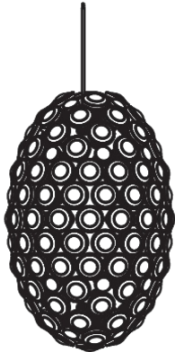

Iconic Eyes / Iconic Eyes 161

Dimensions

77cm | 30.3"

119cm | 46.9"

Product

WIDTH 77cm | 30.3"
HEIGHT 119cm | 46.9"
DEPTH 77cm | 30.3"
DIAMETER 77cm | 30.3"
WEIGHT NETTO 70kg | 154.32lbs

Packaging

WIDTH 96cm | 37.8"
HEIGHT 164cm | 64.6"
CUBAGE 1.51m³ | 53.38ft³
LENGTH 96cm | 37.8"
WEIGHT 100kg | 220.46lbs

Technical CE

MATERIAL

PE Sphere with PC and ABS lenses and chrome detailing

ENERGY LABEL

Energy Label B

LIGHTSOURCE INCLUDED

Yes

SHAPE

Abstract

FREQUENCY

50/60

DIMMABLE

Yes

LIFETIME

50000 hours

CABLE LENGTH

1000cm | 393.7"

COLOUR TEMPERATUE

2700 K

LIGHT OUTPUT

7019 lm

LIGHTSOURCE TYPE

LED

NUMBER OF LIGHTSOURCES

161

INPUT VOLTAGE

100-264

MAX POWER CONSUMPTION

220W

LAMPHOLDER

LED (Solid state)

CABLE COLOUR

Transparent with tinned cores

CANOPY

White metal rectangle

CRI

88

Technical cULus