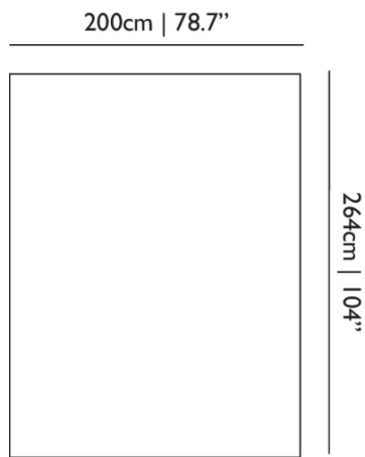

Detailing

The intensity of the colours creates density while maintaining that ethereal feel.

Colours

Bumblebee II

Embryo II

In the Meadow Carpet / Rectangular 200x264

Dimensions

Product

WIDTH 200cm | 78.7"
HEIGHT 264cm | 103.9"
DEPTH 1cm | 0.4"
WEIGHT NETTO 16kg | 35.27lbs

Packaging

WIDTH 30cm | 11.8"
HEIGHT 300cm | 118.1"
CUBAGE 0.27m³ | 9.53ft³
LENGTH 30cm | 11.8"
WEIGHT 15.6kg | 34.39lbs