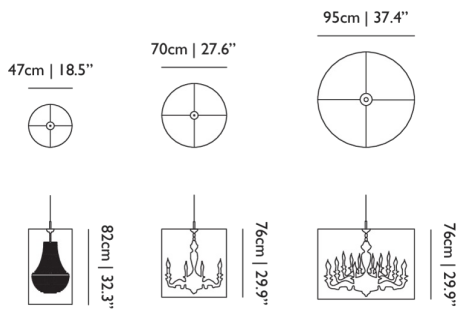

Chrome Canopy

*Light Shade Shade / Light Shade Shade 95**Dimensions**Product*

WIDTH 95cm | 37.4"
HEIGHT 76cm | 29.9"
DEPTH 95cm | 37.4"
DIAMETER 95cm | 37.4"
WEIGHT NETTO 11.1kg | 24.47lbs

Packaging

WIDTH 72cm | 28.3"
HEIGHT 41cm | 16.1"
CUBAGE 0.21m³ | 7.51ft³
LENGTH 72cm | 28.3"
WEIGHT 16kg | 35.27lbs

DIMMABLE

Yes

LAMPHOLDER

E12

CABLE COLOUR

Black

CABLE LENGTH

400cm | 157.5"

CANOPY

Chrome Canopy

Light Shade Shade / Light Shade Shade Shade 47

Dimensions

Product

WIDTH 47cm | 18.5"
HEIGHT 82cm | 32.3"
DEPTH 47cm | 18.5"
DIAMETER 47cm | 18.5"

Packaging

WIDTH 50cm | 19.7"
HEIGHT 90cm | 35.4"
CUBAGE 0.23m³ | 7.95ft³
LENGTH 50cm | 19.7"
WEIGHT 3.5kg | 7.72lbs

Dimensions

Product

WIDTH 95cm | 37.4"
HEIGHT 76cm | 29.9"
DEPTH 95cm | 37.4"
DIAMETER 95cm | 37.4"

Packaging

WIDTH 98cm | 38.6"
HEIGHT 84cm | 33.1"
CUBAGE 0.81m³ | 28.49ft³
LENGTH 98cm | 38.6"
WEIGHT 10.5kg | 23.15lbs