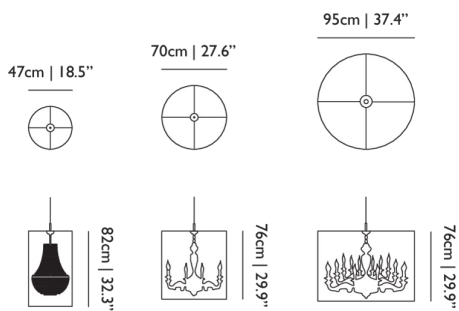

Dimensions

Product

WIDTH 47cm | 18.5"
HEIGHT 82cm | 32.3"
DEPTH 47cm | 18.5"
DIAMETER 47cm | 18.5"
WEIGHT NETTO 5.3kg | 11.68lbs

Packaging

WIDTH 52cm | 20.5"
HEIGHT 52cm | 20.5"
CUBAGE 0.14m³ | 4.97ft³
LENGTH 52cm | 20.5"
WEIGHT 4kg | 8.82lbs

60W

LAMPHOLDER

E27

CABLE LENGTH

400cm | 157.5"

Technical cULus

MATERIAL

Semi-transparent mirror film shade, metal frame structure

CABLE LENGTH

400cm | 157.5"

Light Shade Shade / Light Shade Shade 70

Dimensions

Product

WIDTH 70cm | 27.6"
HEIGHT 76cm | 29.9"
DEPTH 70cm | 27.6"
DIAMETER 70cm | 27.6"
WEIGHT NETTO 6kg | 13.23lbs

Packaging

WIDTH 62cm | 24.4"
HEIGHT 29cm | 11.4"
CUBAGE 0.11m³ | 3.94ft³
LENGTH 62cm | 24.4"
WEIGHT 5kg | 11.02lbs

Chrome Canopy

*Light Shade Shade / Light Shade Shade 95**Dimensions**Product*

WIDTH 95cm | 37.4"
HEIGHT 76cm | 29.9"
DEPTH 95cm | 37.4"
DIAMETER 95cm | 37.4"
WEIGHT NETTO 11.1kg | 24.47lbs

Packaging

WIDTH 72cm | 28.3"
HEIGHT 41cm | 16.1"
CUBAGE 0.21m³ | 7.51ft³
LENGTH 72cm | 28.3"
WEIGHT 16kg | 35.27lbs