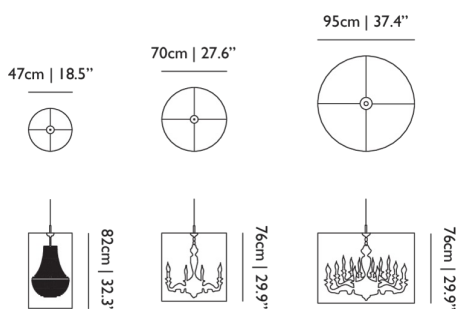

Dimensions

Product

WIDTH 47cm | 18.5"
HEIGHT 82cm | 32.3"
DEPTH 47cm | 18.5"
DIAMETER 47cm | 18.5"
WEIGHT NETTO 5.3kg | 11.68lbs

Packaging

WIDTH 52cm | 20.5"
HEIGHT 52cm | 20.5"
CUBAGE 0.14m³ | 4.97ft³
LENGTH 52cm | 20.5"
WEIGHT 4kg | 8.82lbs

Plastic Canopy

LAMPHOLDER

E14

CABLE LENGTH

400cm | 157.5"

*Technical cULus***MATERIAL**

Semi-transparent mirror film shade, metal frame structure

ENERGY LABEL

Yes

LAMPHOLDER

E12

CABLE COLOUR

Black

CABLE LENGTH

400cm | 157.5"

CANOPY

Chrome Canopy

*Light Shade Shade / Light Shade Shade 95**Dimensions**Product*

WIDTH 95cm | 37.4"
HEIGHT 76cm | 29.9"
DEPTH 95cm | 37.4"
DIAMETER 95cm | 37.4"
WEIGHT NETTO 11.1kg | 24.47lbs

Packaging

WIDTH 72cm | 28.3"
HEIGHT 41cm | 16.1"
CUBAGE 0.21m³ | 7.51ft³
LENGTH 72cm | 28.3"
WEIGHT 16kg | 35.27lbs