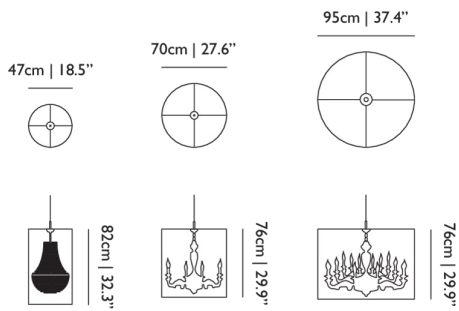

Dimensions

Product

WIDTH 47cm | 18.5"
HEIGHT 82cm | 32.3"
DEPTH 47cm | 18.5"
DIAMETER 47cm | 18.5"
WEIGHT NETTO 5.3kg | 11.68lbs

Packaging

WIDTH 52cm | 20.5"
HEIGHT 52cm | 20.5"
CUBAGE 0.14m³ | 4.97ft³
LENGTH 52cm | 20.5"
WEIGHT 4kg | 8.82lbs

CABLE LENGTH

400cm | 157.5"

Light Shade Shade / Light Shade Shade 70

Dimensions

Product

WIDTH 70cm | 27.6"
HEIGHT 76cm | 29.9"
DEPTH 70cm | 27.6"
DIAMETER 70cm | 27.6"
WEIGHT NETTO 6kg | 13.23lbs

Packaging

WIDTH 62cm | 24.4"
HEIGHT 29cm | 11.4"
CUBAGE 0.11m³ | 3.94ft³
LENGTH 62cm | 24.4"
WEIGHT 5kg | 11.02lbs