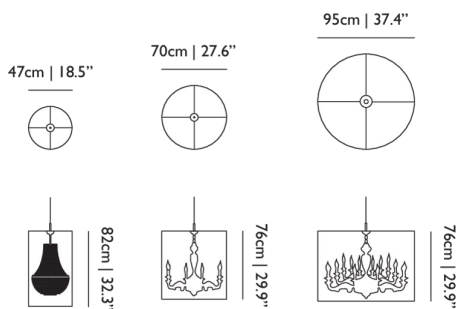

Chrome Canopy

*Light Shade Shade / Light Shade Shade 95**Dimensions**Product*

WIDTH 95cm | 37.4"
HEIGHT 76cm | 29.9"
DEPTH 95cm | 37.4"
DIAMETER 95cm | 37.4"
WEIGHT NETTO 11.1kg | 24.47lbs

Packaging

WIDTH 72cm | 28.3"
HEIGHT 41cm | 16.1"
CUBAGE 0.21m³ | 7.51ft³
LENGTH 72cm | 28.3"
WEIGHT 16kg | 35.27lbs

CANOPY

Chrome Canopy

Light Shade Shade / Light Shade Shade Shade 47

Dimensions

Product

WIDTH 47cm | 18.5"
HEIGHT 82cm | 32.3"
DEPTH 47cm | 18.5"
DIAMETER 47cm | 18.5"

Packaging

WIDTH 50cm | 19.7"
HEIGHT 90cm | 35.4"
CUBAGE 0.23m³ | 7.95ft³
LENGTH 50cm | 19.7"
WEIGHT 3.5kg | 7.72lbs

Technical

MATERIAL

Semi-transparent mirror film shade, metal frame structure

Light Shade Shade / Light Shade Shade Shade 70

Dimensions

Product

WIDTH 70cm | 27.6"
HEIGHT 76cm | 29.9"
DEPTH 70cm | 27.6"
DIAMETER 70cm | 27.6"

Dimensions

Product

WIDTH 95cm | 37.4"
HEIGHT 76cm | 29.9"
DEPTH 95cm | 37.4"
DIAMETER 95cm | 37.4"

Packaging

WIDTH 98cm | 38.6"
HEIGHT 84cm | 33.1"
CUBAGE 0.81m³ | 28.49ft³
LENGTH 98cm | 38.6"
WEIGHT 10.5kg | 23.15lbs