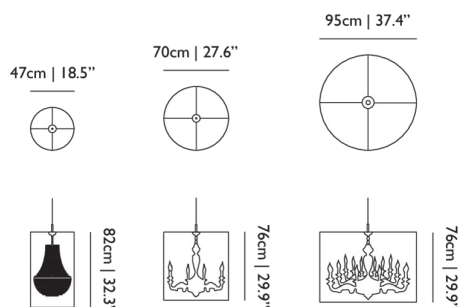

CANOPY

Chrome Canopy

Light Shade Shade / Light Shade Shade Shade 47

Dimensions

Product

WIDTH 47cm | 18.5"
HEIGHT 82cm | 32.3"
DEPTH 47cm | 18.5"
DIAMETER 47cm | 18.5"

Packaging

WIDTH 50cm | 19.7"
HEIGHT 90cm | 35.4"
CUBAGE 0.23m³ | 7.95ft³
LENGTH 50cm | 19.7"
WEIGHT 3.5kg | 7.72lbs

Technical

MATERIAL

Semi-transparent mirror film shade, metal frame structure

Light Shade Shade / Light Shade Shade Shade 70

Dimensions

Product

WIDTH 70cm | 27.6"
HEIGHT 76cm | 29.9"
DEPTH 70cm | 27.6"
DIAMETER 70cm | 27.6"

Packaging

WIDTH 73cm | 28.7"
HEIGHT 84cm | 33.1"
CUBAGE 0.45m³ | 15.81ft³
LENGTH 73cm | 28.7"
WEIGHT 4kg | 8.82lbs

Technical

MATERIAL

Semi-transparent mirror film shade, metal frame structure

Light Shade Shade / Light Shade Shade Shade 95

Dimensions

Product

WIDTH 95cm | 37.4"
HEIGHT 76cm | 29.9"
DEPTH 95cm | 37.4"
DIAMETER 95cm | 37.4"

Packaging

WIDTH 98cm | 38.6"
HEIGHT 84cm | 33.1"
CUBAGE 0.81m³ | 28.49ft³
LENGTH 98cm | 38.6"
WEIGHT 10.5kg | 23.15lbs