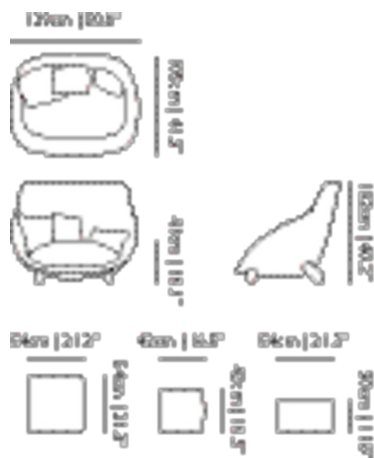

## Product

**WIDTH** 129cm | 50.8"

**HEIGHT** 77cm | 30.3"

**DEPTH** 105cm | 41.3"

### SEAT WIDTH

100cm | 39.4"

### SEAT WIDTH 2

84cm | 33.1"

## Dimensions