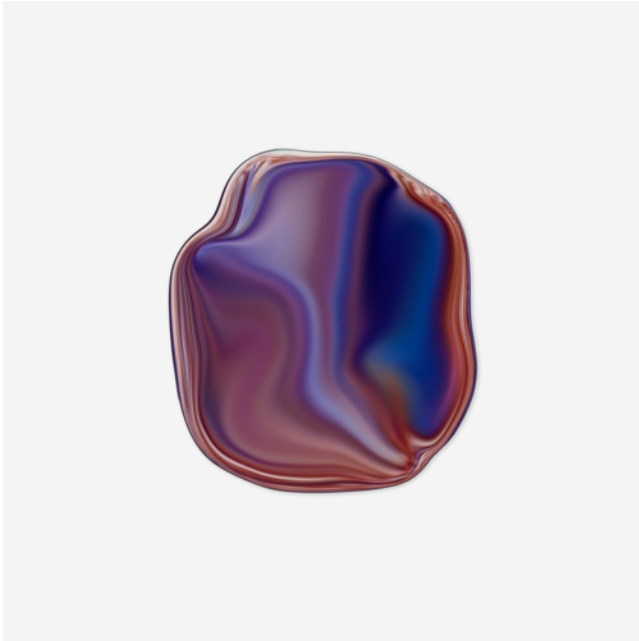

Mixing Pixels Carpet

RUBEN DE HAAS

Mixing Pixels is a collection of carpets by Ruben de Haas. The collection results from his playful curiosity for colours and discovering new techniques. Each design is a recreation of existing carpets in the Moooi collection, but 'mixed' into another shape and composition. De Haas chose carpets made by designers he admires: Studio Job, Front, Kit Miles, Emma Larsson, Jae Yong Kim, Sjoerd Vroonland, Moooi, and Claire Vos. The collection comprises 12 designs in lively colours and abstract shapes.

Detailing

Mixing Pixels is a collection of organically shaped and playful carpets bursting with colour.

Colours

Mixing Pixels of
Biophillia I

Mixing Pixels of
Biophillia II

Mixing Pixels of
Bubble I

Mixing Pixels of
Bubble II