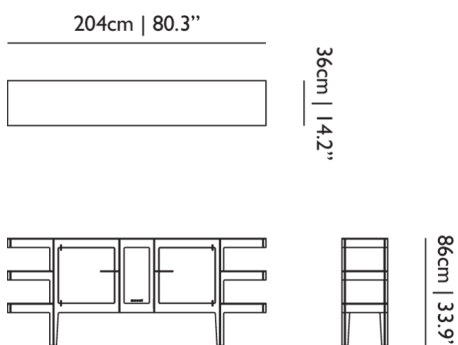

Detailing

Made from Richlite, an extremely durable and highly sustainable material made from bio resin infused paper.

Colours

Black Diamond

No Screw No Glue Buffet / Buffet

Dimensions

Product

WIDTH 204cm | 80.3"
HEIGHT 86cm | 33.9"
DEPTH 36cm | 14.2"
WEIGHT NETTO 36.1kg | 79.59lbs

Packaging

WIDTH 91.6cm | 36.1"
HEIGHT 20.6cm | 8.1"
CUBAGE 0.4m³ | 13.97ft³
LENGTH 209.7cm | 82.6"
WEIGHT 61.5kg | 135.58lbs

Technical

MATERIAL

Richlite, lacquered
