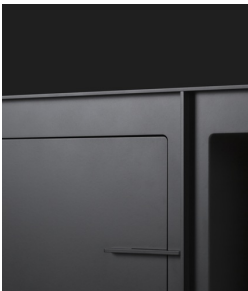

No Screw No Glue Buffet

JOOST VAN BLEISWIJK

No Screw No Glue Buffet by Joost van Bleiswijk is a celebration of crafting and timeless design. It evokes a distinct satisfaction when creating something with your own hands. As its name implies, No Screw No Glue is put together without needing screws, glue, or tools. You slide the elements together to give the buffet shape. No Screw No Glue is made from Richlite. An eco-conscious, durable, and sustainable material made from recycled paper, responsibly harvested trees, and EcoBind resin. No Screw No Glue is high-impact resistant, so you can build to last.

Detailing

Made from Richlite, an extremely durable and highly sustainable material made from bio resin infused paper.

Colours

Black Diamond

No Screw No Glue Buffet / Buffet

Dimensions

Product

WIDTH 204cm | 80.3"
HEIGHT 86cm | 33.9"
DEPTH 36cm | 14.2"
WEIGHT NETTO 36.1kg | 79.59lbs