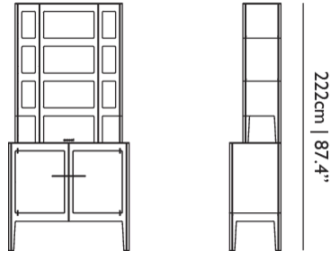

Detailing

Made from Richlite, an extremely durable and highly sustainable material made from bio resin infused paper.

Colours

Black Diamond

No Screw No Glue Cabinet / Cabinet

Dimensions

Product

WIDTH 108cm | 42.5"
HEIGHT 222cm | 87.4"
DEPTH 46cm | 18.1"
WEIGHT NETTO 60.8kg |
134.04lbs

Packaging

WIDTH 110cm | 43.3"
HEIGHT 40cm | 15.7"
CUBAGE 0.57m³ | 20.2ft³
LENGTH 130cm | 51.2"
WEIGHT 98.5kg | 217.16lbs

Technical

MATERIAL

Richlite, lacquered

TIPOVER RESTRAINT DEVICE INCLUDED

Yes
