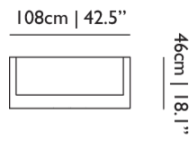

Detailing

Made from Richlite, an extremely durable and highly sustainable material made from bio resin infused paper.

Colours

Black Diamond

No Screw No Glue Cabinet / Cabinet

Dimensions

Product

WIDTH 108cm | 42.5"
HEIGHT 222cm | 87.4"
DEPTH 46cm | 18.1"
WEIGHT NETTO 60.8kg |
134.04lbs

Packaging

WIDTH 110cm | 43.3"
HEIGHT 40cm | 15.7"
CUBAGE 0.57m³ | 20.2ft³
LENGTH 130cm | 51.2"
WEIGHT 98.5kg | 217.16lbs

Technical

MATERIAL

Richlite, lacquered

TIPOVER RESTRAINT DEVICE INCLUDED

Yes
