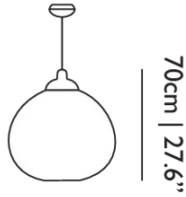

Non Random / Non Random D71

Dimensions

71cm | 28"

Product

WIDTH 71cm | 28"
HEIGHT 70cm | 27.6"
DEPTH 71cm | 28"
DIAMETER 71cm | 28"
WEIGHT NETTO 1.5kg | 3.31lbs

Packaging

WIDTH 75cm | 29.5"
HEIGHT 82cm | 32.3"
CUBAGE 0.46m³ | 16.29ft³
LENGTH 75cm | 29.5"
WEIGHT 6kg | 13.23lbs