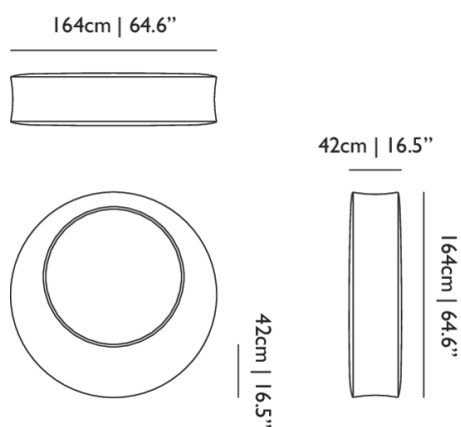

Product

WIDTH 164cm | 64.6"
HEIGHT 164cm | 64.6"
DEPTH 42cm | 16.5"
DIAMETER 164cm | 64.6"

Packaging

WIDTH 48cm | 18.9"
HEIGHT 166cm | 65.4"
CUBAGE 1.38m³ | 48.68ft³
LENGTH 173cm | 68.1"
WEIGHT 49kg | 108.03lbs

Technical

MATERIAL

PE

SEAT DEPTH

42cm | 16.5"

SEAT WIDTH

112cm | 44.1"

SEAT HEIGHT

39cm | 15.4"

O. / Upholstered

Dimensions

Product

WIDTH 164cm | 64.6"
HEIGHT 164cm | 64.6"
DEPTH 42cm | 16.5"
DIAMETER 164cm | 64.6"

Packaging

WIDTH 48cm | 18.9"
HEIGHT 166cm | 65.4"
CUBAGE 1.38m³ | 48.68ft³
LENGTH 173cm | 68.1"
WEIGHT 53kg | 116.84lbs

108cm | 42.5"
