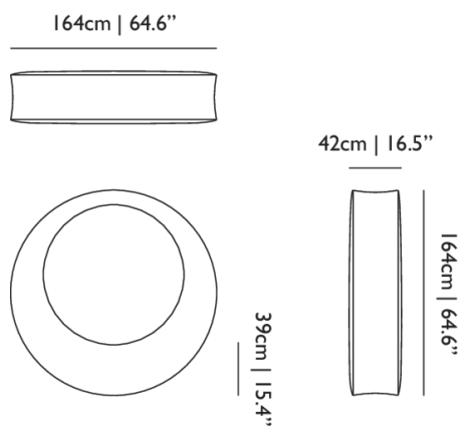

Product

WIDTH 164cm | 64.6"
HEIGHT 164cm | 64.6"
DEPTH 42cm | 16.5"
DIAMETER 164cm | 64.6"

Packaging

WIDTH 48cm | 18.9"
HEIGHT 166cm | 65.4"
CUBAGE 1.38m³ | 48.68ft³
LENGTH 173cm | 68.1"
WEIGHT 49kg | 108.03lbs

39cm | 15.4"

O. / Upholstered

Dimensions

Product

WIDTH 164cm | 64.6"
HEIGHT 164cm | 64.6"
DEPTH 42cm | 16.5"
DIAMETER 164cm | 64.6"

Packaging

WIDTH 48cm | 18.9"
HEIGHT 166cm | 65.4"
CUBAGE 1.38m³ | 48.68ft³
LENGTH 173cm | 68.1"
WEIGHT 53kg | 116.84lbs

Technical

MATERIAL

PE

SEAT DEPTH

42cm | 16.5"

SEAT HEIGHT

42cm | 16.5"

SEAT WIDTH

108cm | 42.5"
