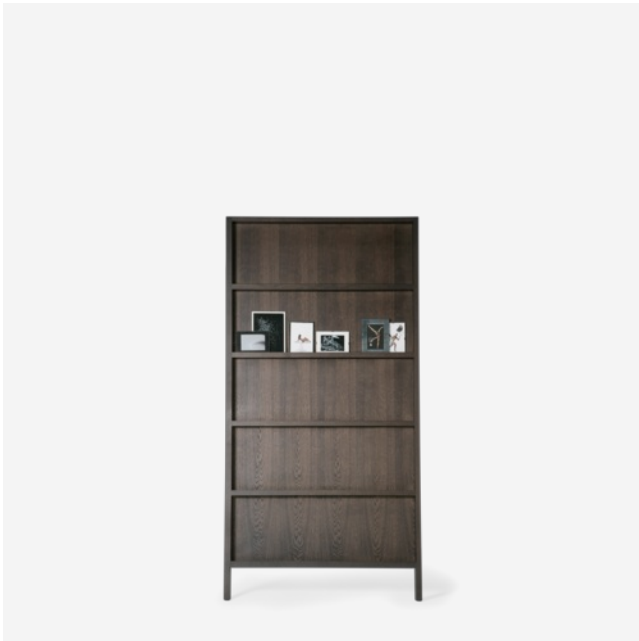

Oblique

MARCEL WANDERS STUDIO

Oblique is a cupboard slash a wall shelf. Make this the mood board of your lifestyle. Display all your favorite publications, company magazines, booklets, guides or photos in the chicest way possible.

Detailing

Oblique adds a personal touch to your interior. It rests against the wall and a raised edge ensures that everything stays in place.

Colours

Black Stained

Cinnamon
Stained

Grey Stained

Natural Oil
Stained

WIDTH 105cm | 41.3"
HEIGHT 286cm | 112.6"
DEPTH 6cm | 2.4"

Packaging

WIDTH 135cm | 53.1"
HEIGHT 295cm | 116.1"
CUBAGE 0.34m³ | 11.95ft³
LENGTH 8.5cm | 3.3"
WEIGHT 39kg | 85.98lbs

Technical

MATERIAL

Stained Solid Oak, lacquered beech.