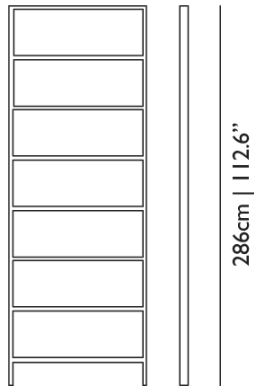

RAL 8016
Mahogany brown

RAL 9005
Jet black

RAL 9010
Pure white

RAL 9016
Traffic white

Oblique / Big

Dimensions

105cm | 41.3" 6cm | 2.4"

Product

WIDTH 105cm | 41.3"
HEIGHT 286cm | 112.6"
DEPTH 6cm | 2.4"

Packaging

WIDTH 135cm | 53.1"
HEIGHT 295cm | 116.1"
CUBAGE 0.34m³ | 11.95ft³
LENGTH 8.5cm | 3.3"
WEIGHT 39kg | 85.98lbs

Technical

MATERIAL

Stained Solid Oak, lacquered beech.

Oblique / Small

Dimensions

105cm | 41.3" 6cm | 2.4"

Product

WIDTH 105cm | 41.3"
HEIGHT 210cm | 82.7"
DEPTH 6cm | 2.4"

Packaging

WIDTH 114cm | 44.9"
HEIGHT 219cm | 86.2"
CUBAGE 0.21m³ | 7.49ft³
LENGTH 8.5cm | 3.3"
WEIGHT 30kg | 66.14lbs