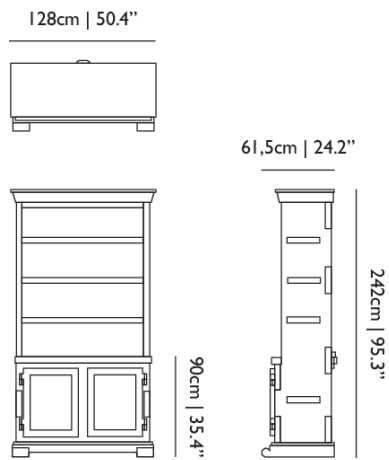

Detailing

Designed by Studio Job, the Paper Cabinet is made of paper, cardboard and paper maché. It comes in separate parts that you can assemble yourself.

Colours

White

Paper Cabinet

Dimensions

Product

WIDTH 128cm | 50.4"
HEIGHT 242cm | 95.3"
DEPTH 61.5cm | 24.2"

Packaging

WIDTH 0cm | 0"
HEIGHT 0cm | 0"
CUBAGE 0.96m³ | 34.05ft³
LENGTH 0cm | 0"
WEIGHT 98.5kg | 217.16lbs

Technical

MATERIAL

Paper and cardboard honeycomb panels, PU lacquer.