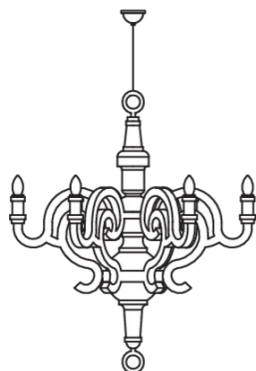

CABLE LENGTH

400cm | 157.5"

CANOPY

Paper Canopy Matching RAL

LIGHT DIRECTION

All directions

*Paper Chandelier / XL No Shades**Dimensions*

135 cm | 53.2"