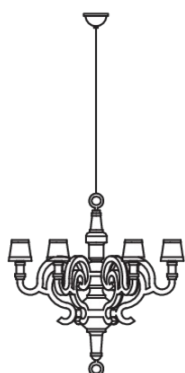

LAMPHOLDER

E12

CABLE LENGTH

400cm | 157.5"

LIGHT DIRECTION

All directions

NUMBER OF LIGHTSOURCES

6

Paper Chandelier / L With Shades

Dimensions

100cm | 39.4"

101.5cm | 40"

Product

WIDTH 100cm | 39.4"**HEIGHT** 101.5cm | 40"**DEPTH** 100cm | 39.4"**DIAMETER** 100cm | 39.4"**WEIGHT NETTO** 10.5kg | 23.15lbs