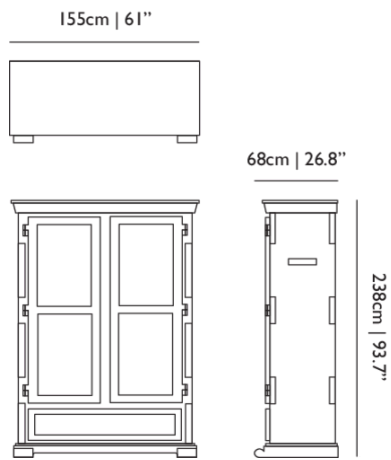

Detailing

Designed by Studio Job, the Paper Cabinet is made of paper, cardboard and paper maché. It comes in separate parts that you can assemble yourself.

Colours

RAL 6021
Pale green

White

Paper Cupboard

Dimensions

Product

WIDTH 155cm | 61"
HEIGHT 238cm | 93.7"
DEPTH 68cm | 26.8"

Packaging

WIDTH 0cm | 0"
HEIGHT 0cm | 0"
CUBAGE 1.43m³ | 50.5ft³
LENGTH 0cm | 0"
WEIGHT 126kg | 277.78lbs

Technical

MATERIAL

Paper and cardboard honeycomb panels, PU lacquer.