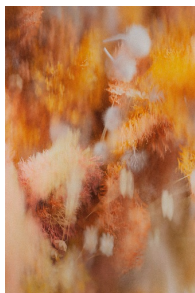

Pollination of Hortensia Carpet

ANDRÉS REISINGER

The Pollination of Hortensia Carpet by Andrés Reisinger illustrates the power of transformation and growth. Each carpet in the collection captures the essence of a different season. From the vibrant blooms of spring to the fiery hues of autumn. With bold colours and intricate designs, the carpets serve as a reminder that life is always changing, in beautiful ways. Reisinger's digital artwork 'Pollen' inspired the collection. As an artist who loves to surround himself with natural elements, he created the Pollination of Hortensia carpets to bring the beauty of nature into any home. The carpets are available in different shapes and colourways.

Detailing

After creating his digital artwork 'Pollen', Andrés Reisinger gave in to his desire to capture its beauty in physical form.

Colours

Autumn Pollen Spring Pollen Summer Pollen Winter Pollen

Pollination of Hortensia Carpet / Rectangular 200x300