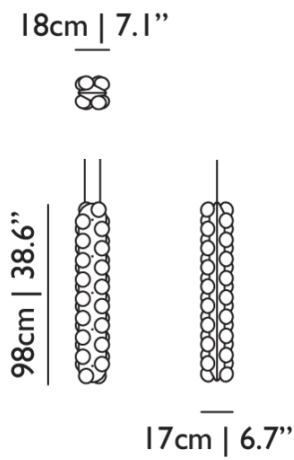

Dimensions

98cm | 38.6"

18cm | 7.1"

17cm | 6.7"

Product

WIDTH 98cm | 38.6"

HEIGHT 18cm | 7.1"

DEPTH 18cm | 7.1"

98cm | 38.6"

17cm | 6.7"

18cm | 7.1"

Product

WIDTH 98cm | 38.6"

HEIGHT 18cm | 7.1"

DEPTH 17cm | 6.7"

WEIGHT NETTO 6kg | 13.23lbs

Mains, Trailing edge, Reverse phase

See last page for more information about the dimming possibilities.

Prop Light Suspended / Double Vertical

Dimensions

Product

WIDTH 17cm | 6.7"
HEIGHT 98cm | 38.6"
DEPTH 18cm | 7.1"
WEIGHT NETTO 6kg | 13.23lbs

Packaging

WIDTH 30cm | 11.8"
HEIGHT 30cm | 11.8"
CUBAGE 0.12m³ | 4.23ft³
LENGTH 133cm | 52.4"
WEIGHT 10kg | 22.05lbs

Technical CE

ADDITIONAL

The Proplight is available in two colour temperatures: 2000K or 2700K.