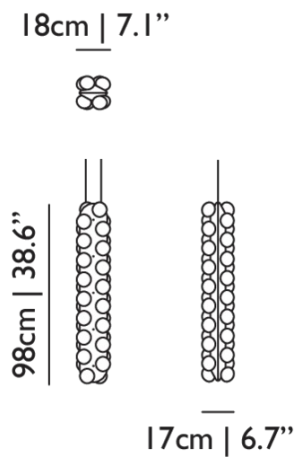

Dimensions

98cm | 38.6"

18cm | 7.1"

17cm | 6.7"

Product

WIDTH 98cm | 38.6"

HEIGHT 18cm | 7.1"

DEPTH 18cm | 7.1"

Dimensions

98cm | 38.6"

17cm | 6.7"

18cm | 7.1"

Product

WIDTH 98cm | 38.6"

HEIGHT 18cm | 7.1"

DEPTH 17cm | 6.7"

50000 hours

CABLE LENGTH

400cm | 157.5"

CRI

80

LIGHT OUTPUT

1600 lm

Prop Light Suspended / Double Vertical

Dimensions

Product

WIDTH 17cm | 6.7"**HEIGHT** 98cm | 38.6"**DEPTH** 18cm | 7.1"**WEIGHT NETTO** 6kg | 13.23lbs

Packaging

WIDTH 30cm | 11.8"**HEIGHT** 30cm | 11.8"**CUBAGE** 0.12m³ | 4.23ft³**LENGTH** 133cm | 52.4"**WEIGHT** 10kg | 22.05lbs