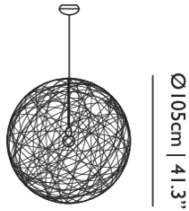

Product

WIDTH 105cm | 41.3"
HEIGHT 105cm | 41.3"
DEPTH 105cm | 41.3"
DIAMETER 105cm | 41.3"
WEIGHT NETTO 2.5kg | 5.51lbs

Packaging

WIDTH 110cm | 43.3"
HEIGHT 110cm | 43.3"
CUBAGE 1.33m³ | 47ft³
LENGTH 110cm | 43.3"
WEIGHT 13.5kg | 29.76lbs