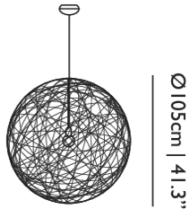

## Dimensions

Ø105cm | 41.3"

## Product

**WIDTH** 105cm | 41.3"  
**HEIGHT** 105cm | 41.3"  
**DEPTH** 105cm | 41.3"  
**DIAMETER** 105cm | 41.3"  
**WEIGHT NETTO** 2.5kg | 5.51lbs