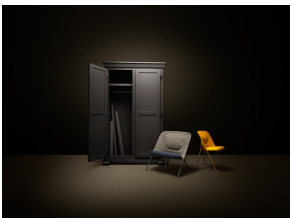

m o o o i

Shift Dining Chair

JONAS FORSMAN

When we think of dining on foldable chairs we automatically recall a garden lunch of a day at the beach: lovely moments, but far from the most comfortable experiences. Practically versatile, cozily adorned with its padded seat and soft knitted backrest, the Shift Dining Chair is the perfect chair to be shifted into a compact metropolitan kitchen or intimate dining room. Dining on a foldable chair has never been as comfortable.

Detailing

The Shift lives up to its name: this chair can be folded in and out. Due to its lightweight, it's easy to move from one place to another.

Colours

Blue Grey

Bright Red

Yellow

Shift Dining Chair

Dimensions