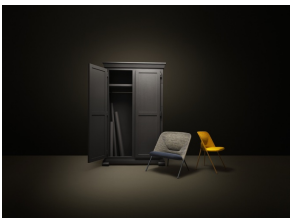

m o o o i

Shift Lounge Chair

JONAS FORSMAN

When folded, the chair is flat to facilitate shipping and storing, yet once unfolded it acquires a rounded, three-dimensional shape thanks to its comfy outfit, with a soft knitted backrest and padded seat. The Shift Lounge Chair fits & shifts comfortably in any space, from a small metropolitan apartment to a villa.

Detailing

The Shift lives up to its name: this chair can be folded in and out. Due to its lightweight, it's easy to move from one place to another.

Colours

Blue Grey

Bright Red

Yellow

Shift Lounge Chair

Dimensions

81,5cm | 32"

75cm | 29.5"

39cm | 15.4"

81,5cm | 32"

Product

WIDTH 82cm | 32.3"

HEIGHT 82cm | 32.3"

DEPTH 73cm | 28.7"

MATERIAL

Steel frame powdercoated, foamed seat, polyester knitted covers

SEAT DEPTH

49cm | 19.3"

SEAT DEPTH 2

41cm | 16.1"

SEAT HEIGHT

40cm | 15.7"