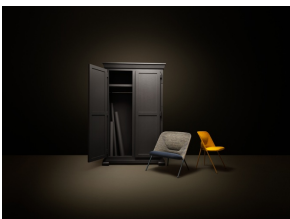

m o o o i

Shift Lounge Chair

JONAS FORSMAN

When folded, the chair is flat to facilitate shipping and storing, yet once unfolded it acquires a rounded, three-dimensional shape thanks to its comfy outfit, with a soft knitted backrest and padded seat. The Shift Lounge Chair fits & shifts comfortably in any space, from a small metropolitan apartment to a villa.

Detailing

The Shift lives up to its name: this chair can be folded in and out. Due to its lightweight, it's easy to move from one place to another.

Colours

Blue Grey

Bright Red

Yellow

Shift Lounge Chair

Dimensions