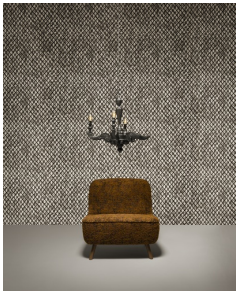

Smoke Chandelier

MAARTEN BAAS

Furniture finished with fire. The beauty and character of burned wood is now captured in a long lasting material. By creating the strange sensation of a burnt chandelier Maarten Baas interpreted his fascination for the element fire with a groundbreaking approach. Capturing the burning flames into the solidity of wood. Each Chandelier is unique due to this exceptional production process. Just like the Phoenix, the Smoke objects are reborn from their ashes, gaining new vitality and beauty in a very unusual way.

Detailing

The enchanting texture of burnt wood. Each item from the Smoke series share the unfamiliar and untamed finish that is characterized by fire.

Colours

Black

Smoke Chandelier

Dimensions

65cm | 25.6"

55cm | 21.7"