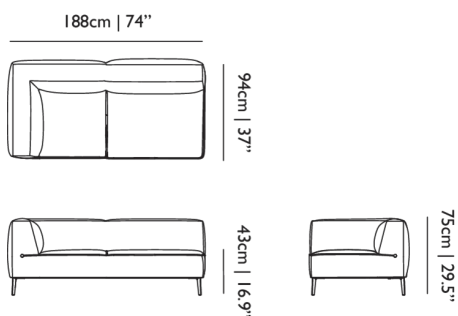

Sofa So Good / Double No Arm right

Dimensions

Product

WIDTH 188cm | 74"
HEIGHT 75cm | 29.5"
DEPTH 94cm | 37"
WEIGHT NETTO 75kg | 165.35lbs

Packaging

WIDTH 99cm | 39"
HEIGHT 62cm | 24.4"
CUBAGE 1.2m³ | 42.27ft³
LENGTH 195cm | 76.8"
WEIGHT 66.5kg | 146.61lbs