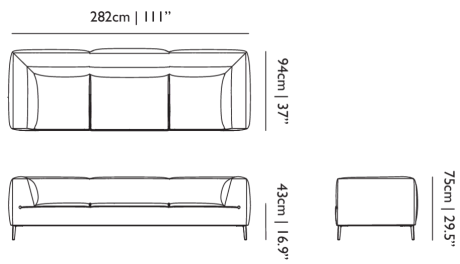

Sofa So Good / Triple Seat

Dimensions

Product

WIDTH 282cm | 111"
HEIGHT 75cm | 29.5"
DEPTH 94cm | 37"
WEIGHT NETTO 100kg |
220.46lbs

Packaging

WIDTH 99cm | 39"
HEIGHT 62cm | 24.4"
CUBAGE 1.77m³ | 62.43ft³
LENGTH 288cm | 113.4"
WEIGHT 95.5kg | 210.54lbs

Technical

MATERIAL

Steel frame, foam on elastic straps, polished aluminum feet

HEIGHT ARMREST

75cm | 29.5"

SEAT HEIGHT

43cm | 16.9"

SEATING CAPACITY

3

SEAT DEPTH

64cm | 25.2"

SEAT WIDTH

222cm | 87.4"