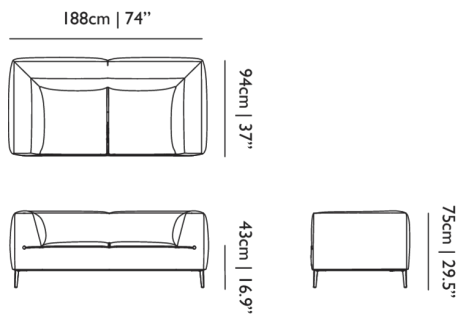

MATERIAL

Steel frame, foam on elastic straps, polished aluminum feet

HEIGHT ARMREST

75cm | 29.5"

SEAT DEPTH

64cm | 25.2"

SEAT HEIGHT

43cm | 16.9"

Sofa So Good / Double Seat

Dimensions

Product

WIDTH 188cm | 74"

HEIGHT 75cm | 29.5"

DEPTH 94cm | 37"

WEIGHT NETTO 80kg |
176.37lbs

Packaging

WIDTH 101cm | 39.8"

HEIGHT 63cm | 24.8"

CUBAGE 1.23m³ | 43.37ft³

LENGTH 193cm | 76"

WEIGHT 80kg | 176.37lbs

Technical

MATERIAL

Steel frame, foam on elastic straps, polished aluminum feet

HEIGHT ARMREST

75cm | 29.5"

SEAT DEPTH

64cm | 25.2"

SEAT HEIGHT

43cm | 16.9"

SEAT WIDTH

128cm | 50.4"

SEATING CAPACITY

2