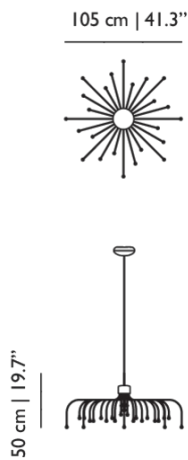

Detailing

With the Starfall Light, you can go to sleep under the stars every night. Or dine with the watchful stars above you.

Colours

Black

Starfall Light / 30

Dimensions

Product

WIDTH 105cm | 41.3"
HEIGHT 50cm | 19.7"
DEPTH 105cm | 41.3"
DIAMETER 105cm | 41.3"
WEIGHT NETTO 2.9kg | 6.39lbs

Packaging

WIDTH 64cm | 25.2"
HEIGHT 30cm | 11.8"
CUBAGE 0.22m³ | 7.8ft³
LENGTH 115cm | 45.3"
WEIGHT 7.5kg | 16.53lbs

Technical CE / UL

MATERIAL

Powdercoated Stainless Steel and Poly Carbonate

INSTALLATION REQUIRED

50000 hours

CABLE LENGTH

1000cm | 393.7"; 250cm | 98.4"

COLOUR TEMPERATURE

2700 K

LIGHT OUTPUT

1200 lm

EEI