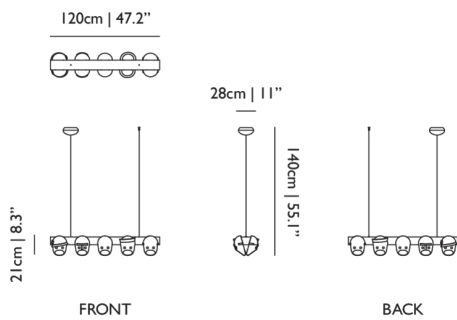

Detailing

This lamp brings The Mayor, Bert, Glenn, Ted & Coco, The Party together for a family reunion.

Colours

Grey

The Party

Dimensions

Product

WIDTH 120cm | 47.2"
HEIGHT 21cm | 8.3"
DEPTH 28cm | 11"
WEIGHT NETTO 15kg | 33.07lbs

Packaging

WIDTH 33cm | 13"
HEIGHT 33cm | 13"
CUBAGE 0.15m³ | 5.31ft³
LENGTH 138cm | 54.3"
WEIGHT 15kg | 33.07lbs

Technical CE

MATERIAL

Ceramic, enogobio finish, aluminium, brass knob

ENERGY LABEL

LIGHTSOURCE TYPE

LED

NUMBER OF LIGHTSOURCES

10

INPUT VOLTAGE

220-240

MAX POWER CONSUMPTION

52W

LAMPHOLDER

400cm | 157.5"; 1000cm | 393.7"

CANOPY

Pebble II Steel Coated, ABS

CRI

85

LIGHT OUTPUT

770 lm

COLOUR TEMPERATURE