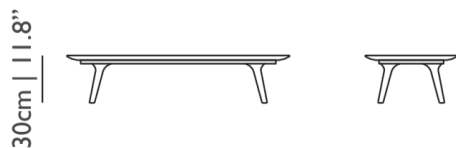

30cm | 11.8"

Product

WIDTH 110cm | 43.3"

HEIGHT 30cm | 11.8"

DEPTH 110cm | 43.3"

Packaging

WIDTH 119cm | 46.9"

HEIGHT 36cm | 14.2"

CUBAGE 0.51m³ | 18ft³

LENGTH 119cm | 46.9"

WEIGHT 45kg | 99.2lbs

Technical

MATERIAL

Solid oak

THICKNESS TABLETOP

6cm | 2.4"

SHAPE

Square

Zio Coffee Table / 145

Dimensions

Product

WIDTH 145cm | 57.1"

HEIGHT 30cm | 11.8"

DEPTH 110cm | 43.3"