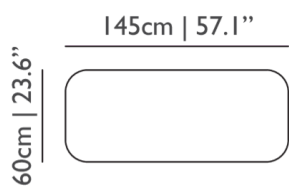

30cm | 11.8"

Product

WIDTH 110cm | 43.3"

HEIGHT 30cm | 11.8"

DEPTH 110cm | 43.3"

Packaging

WIDTH 119cm | 46.9"

HEIGHT 36cm | 14.2"

CUBAGE 0.51m³ | 18ft³

LENGTH 119cm | 46.9"

WEIGHT 45kg | 99.2lbs

Technical

MATERIAL

Solid oak

THICKNESS TABLETOP

6cm | 2.4"

SHAPE

Square

Zio Coffee Table / 145

Dimensions

Product

WIDTH 145cm | 57.1"

HEIGHT 30cm | 11.8"

DEPTH 110cm | 43.3"

Packaging

WIDTH 153cm | 60.2"

HEIGHT 36cm | 14.2"

CUBAGE 0.37m³ | 13.23ft³

LENGTH 68cm | 26.8"

WEIGHT 30kg | 66.14lbs

Technical

MATERIAL